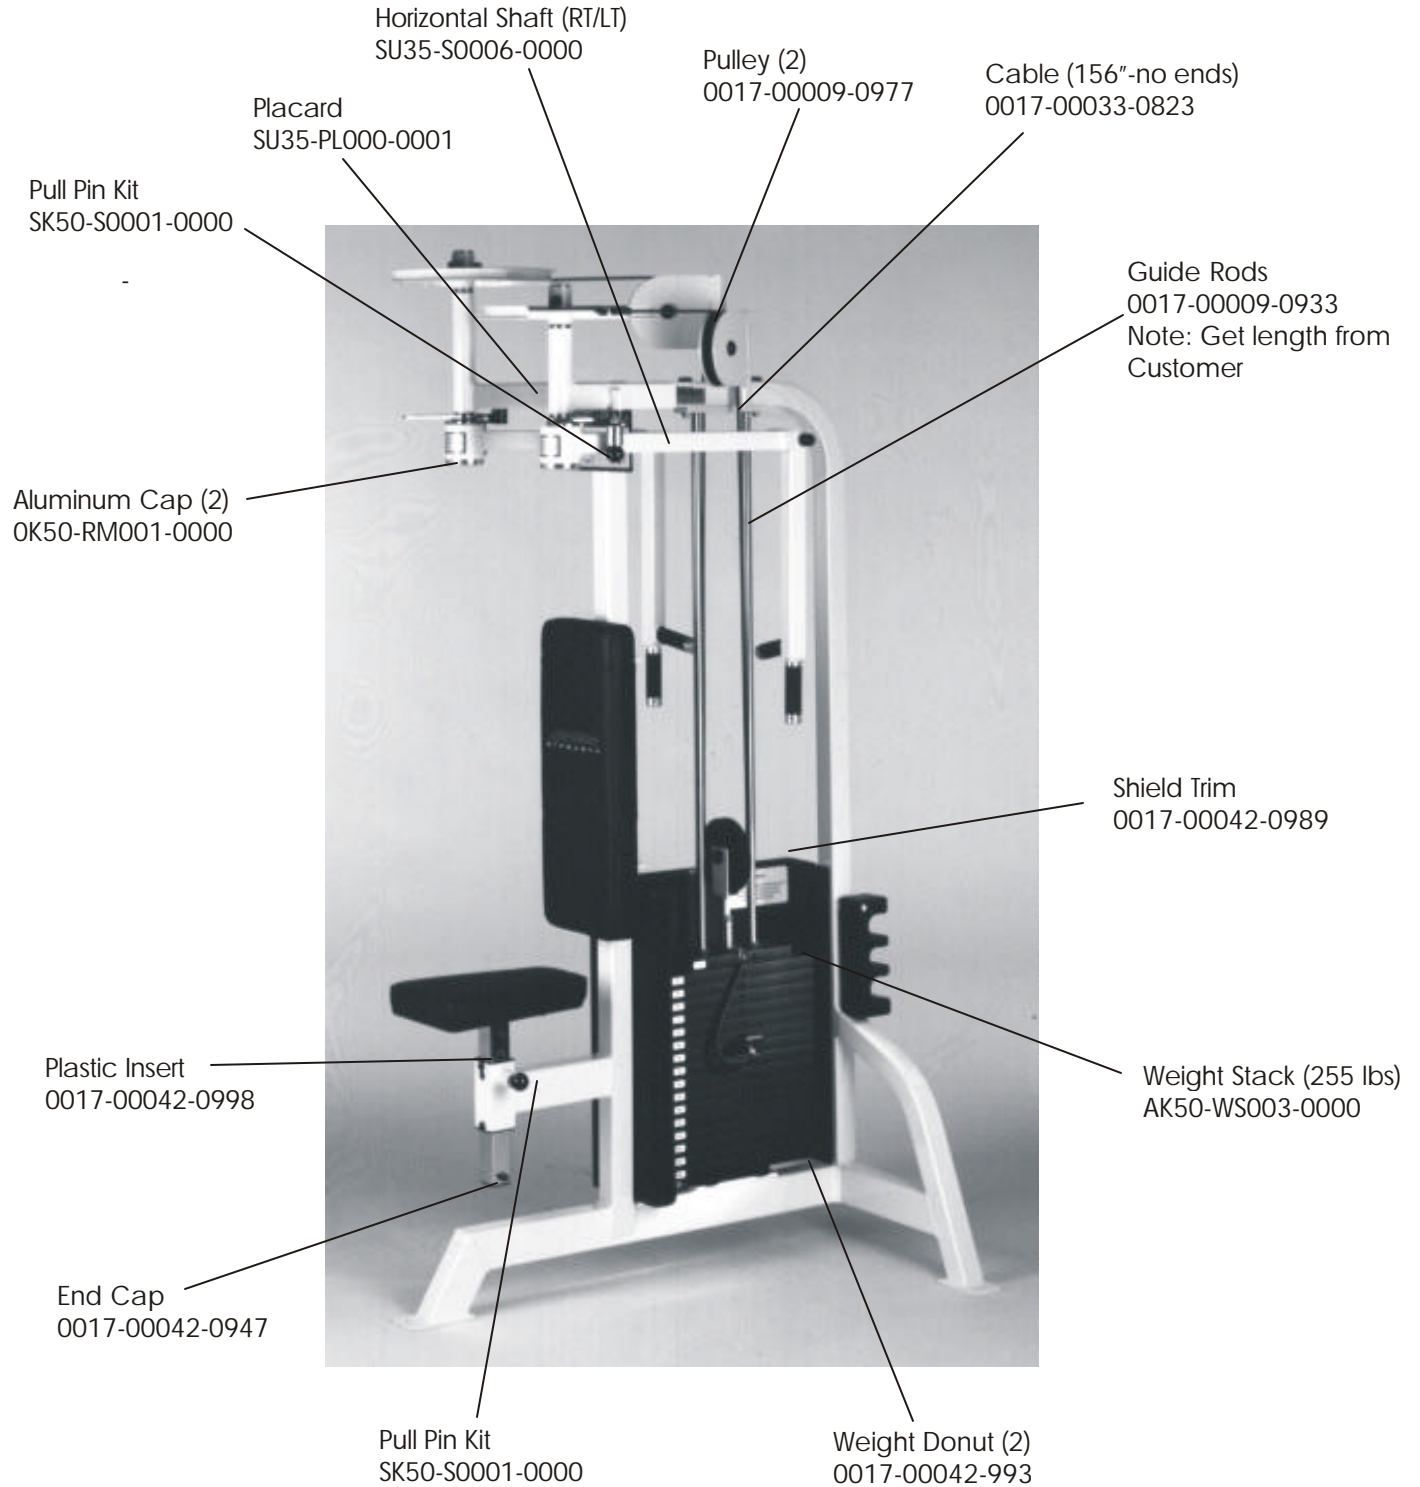

STRENGTH 9000 SERIES TRAINING EQUIPMENT

SU35 Rear Deltoid/Pectoral Fly

STRENGTH 9000 SERIES TRAINING EQUIPMENT

SU35 Rear Deltoid/Pectoral Fly

STRENGTH 9000 SERIES TRAINING EQUIPMENT

SU35 Rear Deltoid/Pectoral Fly

Pull Pin
SK50-S0008-0000

Warning Label
M051-00335-A0000

Placard
SU35-PL000-0001

Stop Kit (2 stops)
SK50-S0028-0000

Black Cap
OK50-P0521-0000

STRENGTH 9000 SERIES TRAINING EQUIPMENT

SU35 Rear Deltoid/Pectoral Fly

Right Cam
SU35-S0005-0000

Left Cam
SU35-S0004-0000

Right Selector
SU35-S0008-0000

Axle - OK50-P0314-0000
Bolt - 0017-00101-1523
Nut - 0017-00103-0232
Washer
0017-00104-0352

Arm (Upgrade kit
for older units)
SK50-S0002-0000

Left Selector
SU35-S0009-0000

STRENGTH 9000 SERIES TRAINING EQUIPMENT

SU35 Seat Post Assembly - S/N 64972-Above

BILL OF MATERIALS

Item No.	Qty.	Part Number	Description
1	1	AK50-S0028-0000	Seat post assembly
2	1	0K50-P0547-0000	Front striker plate (14 notch)
3	1	0K50-P0548-0000	Back striker plate
4	4	0017-00101-1655	5/16" x 24 flat bolt
6	1	0017-00009-1079	Spring
7	1	0K50-P0550-0000	Lever release
8	1	0017-00042-1089	Rubber grip
9	4	0K50-P0551-0000	Grooved pin
10	8	0017-00100-0190	Retaining clips
11	1	0017-00042-0944	1-1/2" x 1-1/2" End cap
12	1	M051-00363-A000	Number strip
13	2	0017-00104-0373	Nylon washer