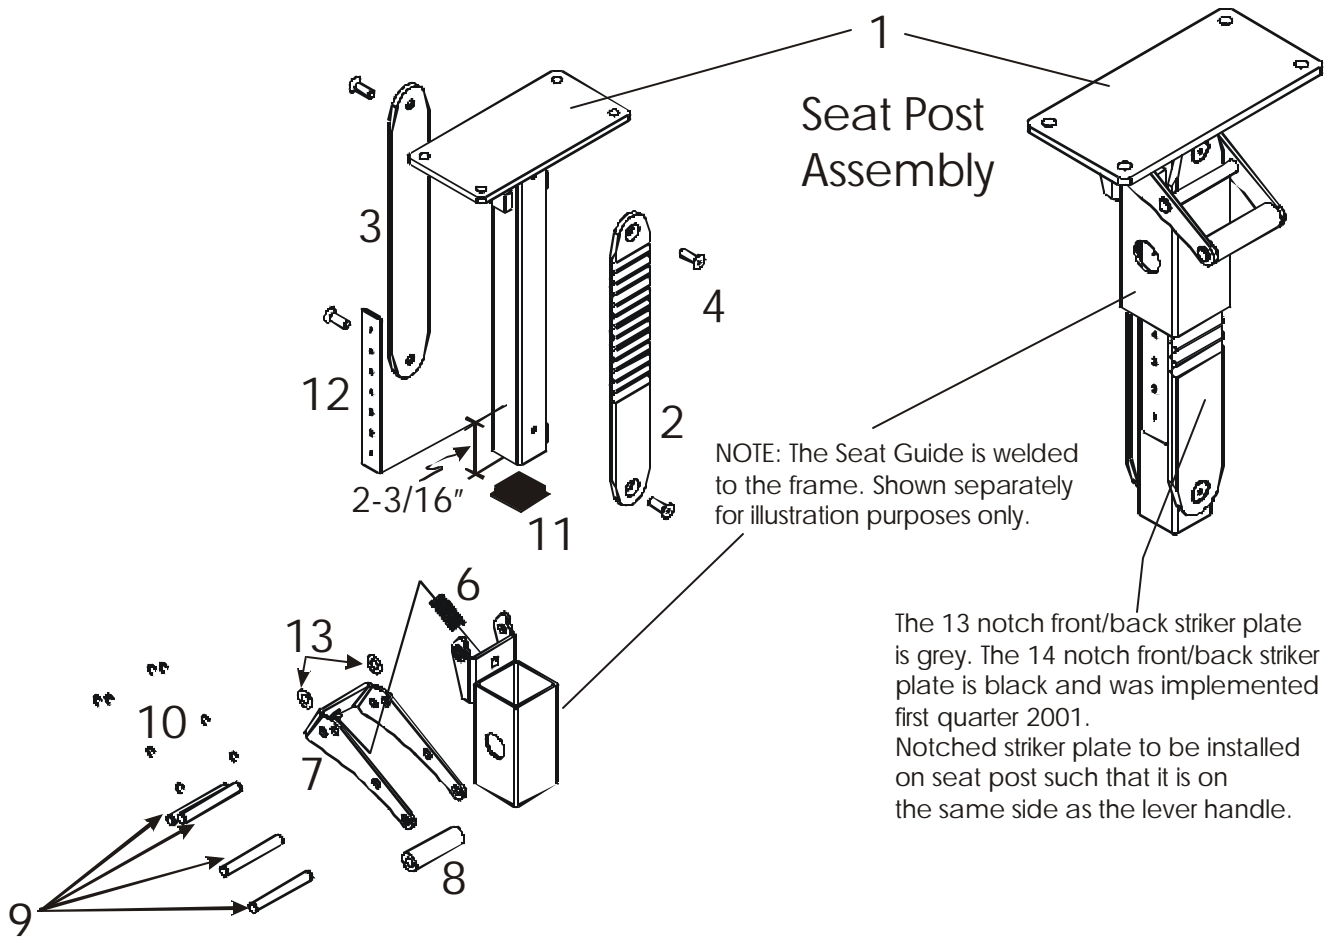

Right Cam
SU35-S0005-0000

Left Cam
SU35-S0004-0000

Right Selector
SU35-S0008-0000

Axle - OK50-P0314-0000
Bolt - 0017-00101-1523
Nut - 0017-00103-0232
Washer
0017-00104-0352

Arm (Upgrade kit
for older units)
SK50-S0002-0000

Left Selector
SU35-S0009-0000

STRENGTH 9000 SERIES TRAINING EQUIPMENT

SU35 Seat Post Assembly - S/N 64972-Above

BILL OF MATERIALS

Item No.	Qty.	Part Number	Description
1	1	AK50-S0028-0000	Seat post assembly
2	1	0K50-P0547-0000	Front striker plate (14 notch)
3	1	0K50-P0548-0000	Back striker plate
4	4	0017-00101-1655	5/16" x 24 flat bolt
6	1	0017-00009-1079	Spring
7	1	0K50-P0550-0000	Lever release
8	1	0017-00042-1089	Rubber grip
9	4	0K50-P0551-0000	Grooved pin
10	8	0017-00100-0190	Retaining clips
11	1	0017-00042-0944	1-1/2" x 1-1/2" End cap
12	1	M051-00363-A000	Number strip
13	2	0017-00104-0373	Nylon washer