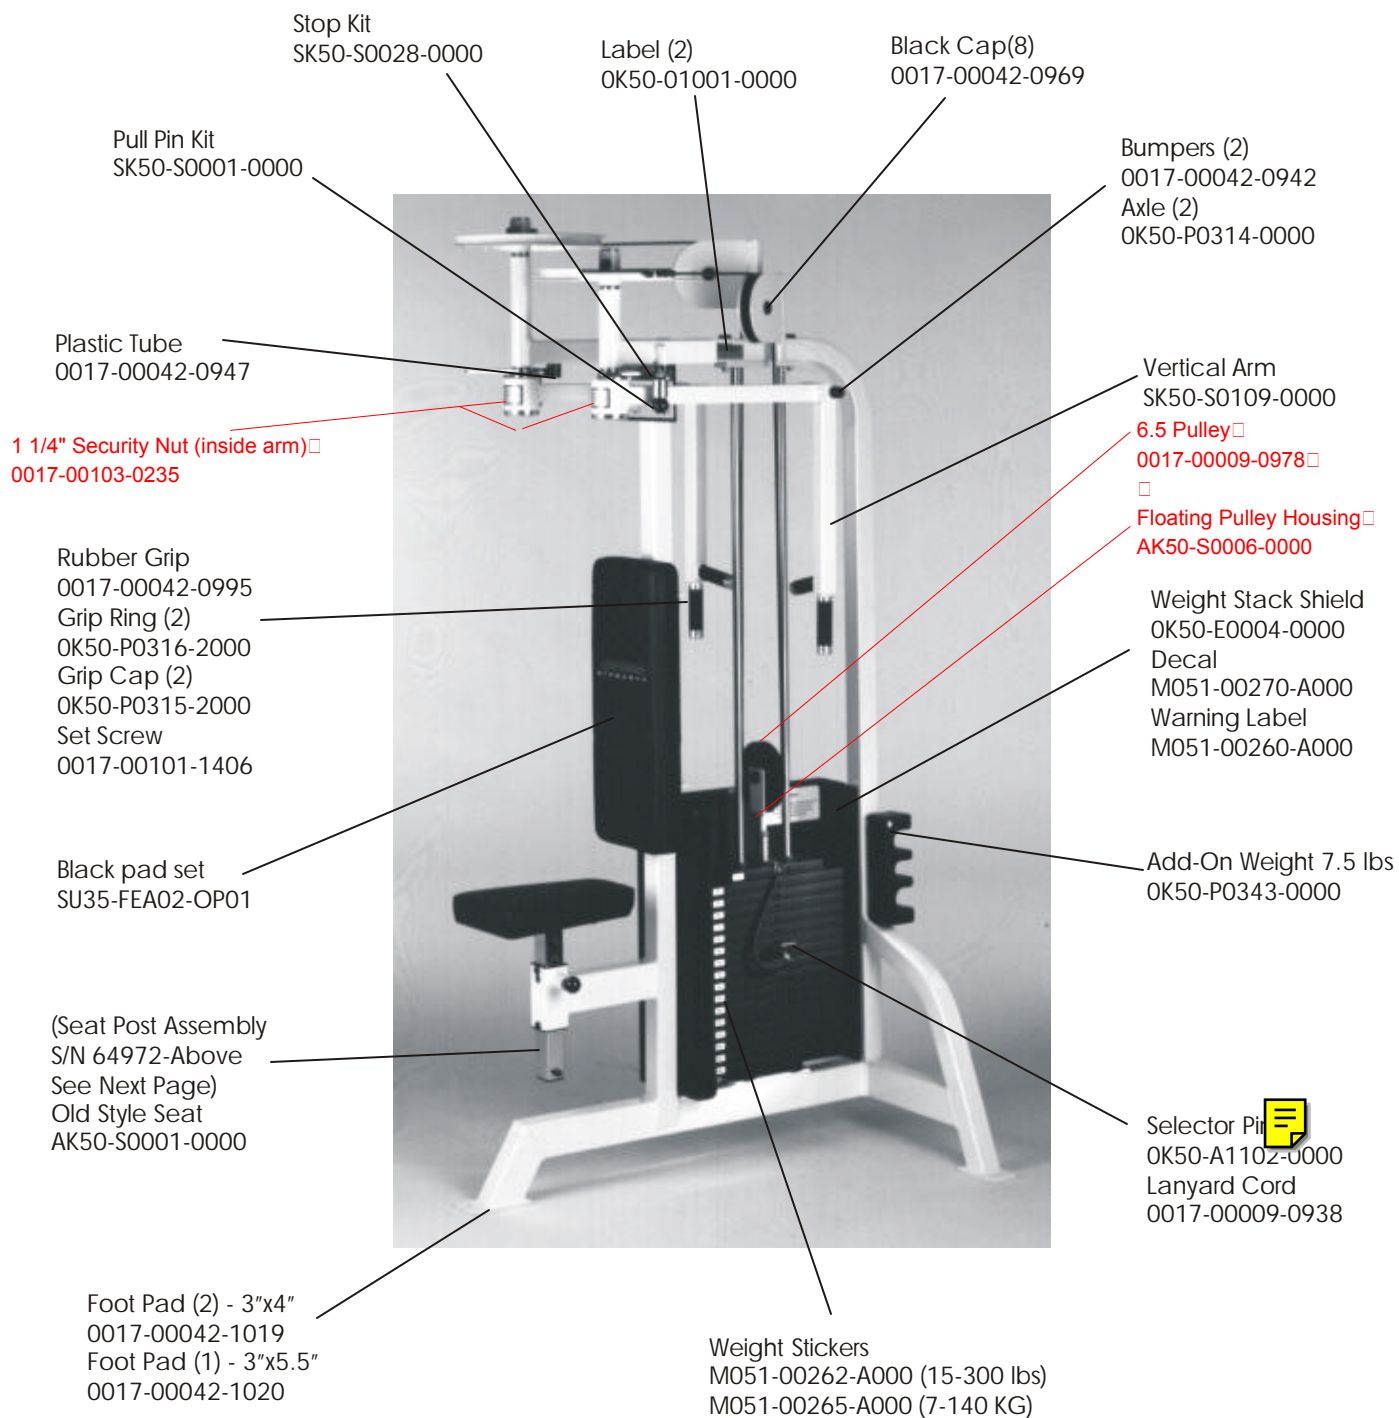

STRENGTH 9000 SERIES TRAINING EQUIPMENT

SU35 Rear Deltoid/Pectoral Fly

STRENGTH 9000 SERIES TRAINING EQUIPMENT

SU35 Rear Deltoid/Pectoral Fly

STRENGTH 9000 SERIES TRAINING EQUIPMENT

SU35 Rear Deltoid/Pectoral Fly

Pull Pin
SK50-S0008-0000

Warning Label
M051-00335-A0000

Placard
SU35-PL000-0001

Stop Kit (2 stops)
SK50-S0028-0000

Black Cap
OK50-P0521-0000

STRENGTH 9000 SERIES TRAINING EQUIPMENT

SU35 Rear Deltoid/Pectoral Fly

Right Cam
SU35-S0005-0000

Left Cam
SU35-S0004-0000

Right Selector
SU35-S0008-0000

Axle - OK50-P0314-0000
Bolt - 0017-00101-1523
Nut - 0017-00103-0232
Washer
0017-00104-0352

Arm (Upgrade kit
for older units)
SK50-S0002-0000

Left Selector
SU35-S0009-0000

STRENGTH 9000 SERIES TRAINING EQUIPMENT

SU35 Seat Post Assembly - S/N 64972-Above

BILL OF MATERIALS

Item No.	Qty.	Part Number	Description
1	1	AK50-S0028-0000	Seat post assembly
2	1	0K50-P0547-0000	Front striker plate (14 notch)
3	1	0K50-P0548-0000	Back striker plate
4	4	0017-00101-1655	5/16" x 24 flat bolt
6	1	0017-00009-1079	Spring
7	1	0K50-P0550-0000	Lever release
8	1	0017-00042-1089	Rubber grip
9	4	0K50-P0551-0000	Grooved pin
10	8	0017-00100-0190	Retaining clips
11	1	0017-00042-0944	1-1/2" x 1-1/2" End cap
12	1	M051-00363-A000	Number strip
13	2	0017-00104-0373	Nylon washer